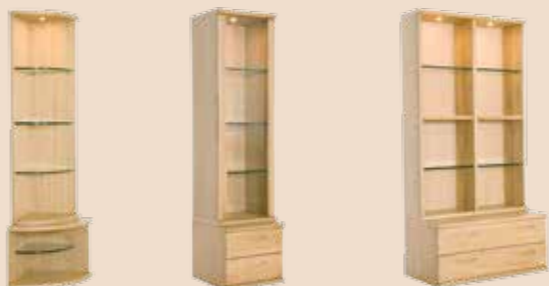

BER101TS
BER101S   BER102TS
BER102S   BER105TS
BER105S

Gola

Furniture for Living

Gola Furniture
Woodland Products Ltd
Emyvale
Co. Monaghan
Ireland

T (UK) 00 353 47 87211
F (UK) 00 353 47 87754
T (IR) 047 87211
F (IR) 047 87754

www.golafurniture.com
info@golafurniture.com