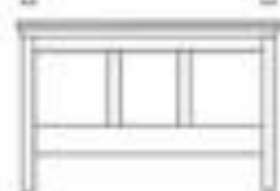

REM809
Single panel bed LPE
H128xW124xD22 cm

REM810
Double panel bed LPE
H128xW156xD22 cm

REM811
King size panel bed LPE
H128xW185xD22 cm