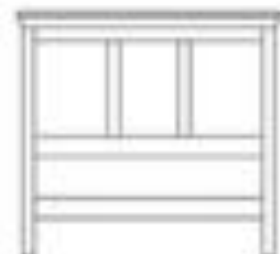

REM812
Single panel bed HPE
H128xW124xD24 cm

REM813
Double panel bed HPE
H128xW156xD24 cm

REM814
King size panel bed HPE
H128xW185xD24 cm